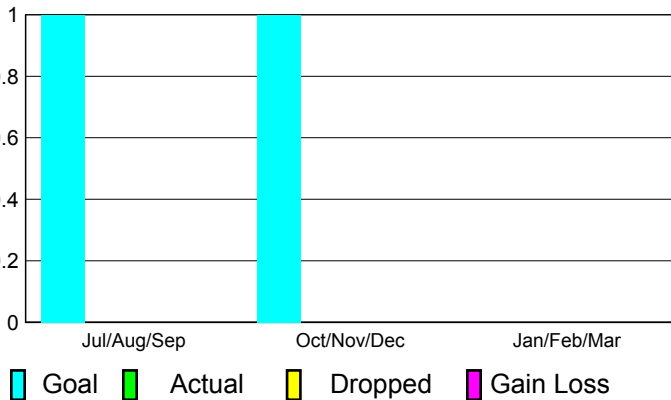

2010-2011 GMT Reports for District (or Undistricted) **District 331 C**

GMT: **Shinobu Goto**

Location: **JAPAN**

GMT CA: **5**

CLUBS

Club Results
2010-2011

Clubs
2009-2010

Month	New Club Goal	Actual New Clubs	Actual Dropped Clubs	Gain/Loss of Clubs	Gain/Loss of Clubs
Jul/Aug/Sep	1	0	0	0	0
Oct/Nov/Dec	1	0	0	0	0
Jan/Feb/Mar	0	0	0	0	0
Totals	2	0	0	0	0

Club Results 2010-2011

Goal, New, Dropped, Gain/Loss

Comparison of Club Gain/Loss

Current Year Compared to the Previous Year

YTD Status Quo Clubs 2010-2011

Status Quo Clubs Compared to Status Quo Members

MEMBERSHIP