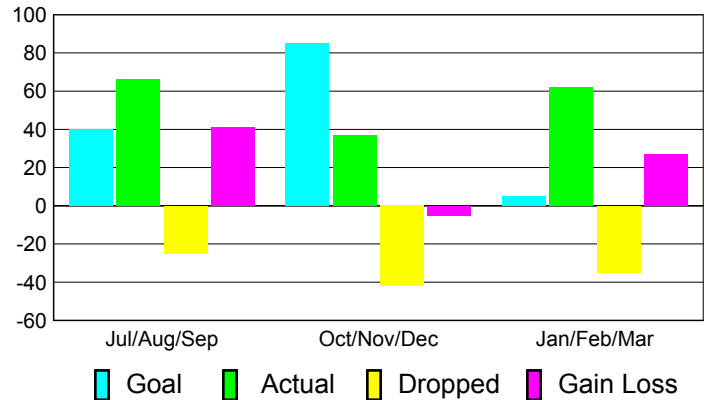

Membership Results 2010-2011

Goal, New, Dropped, Gain/Loss

Comparison of Membership Gain/Loss

Current Year Compared to the Previous Year