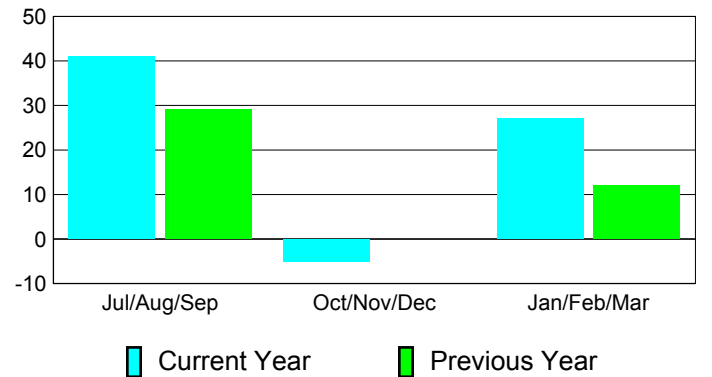

Membership Results
2010-2011

Membership
2009-2010

Month	Net Memb Goal	Actual New Memb	Actual Dropped Memb	Gain/Loss of Memb	Gain/Loss of Memb
Jul/Aug/Sep	40	66	-25	41	29
Oct/Nov/Dec	85	37	-42	-5	0
Jan/Feb/Mar	5	62	-35	27	12
Totals	130	165	-102	63	41

Membership Results 2010-2011

Goal, New, Dropped, Gain/Loss

Comparison of Membership Gain/Loss

Current Year Compared to the Previous Year

Gender Comparison 2010-2011

Jul/Aug/Sep

Oct/Nov/Dec

Jan/Feb/Mar